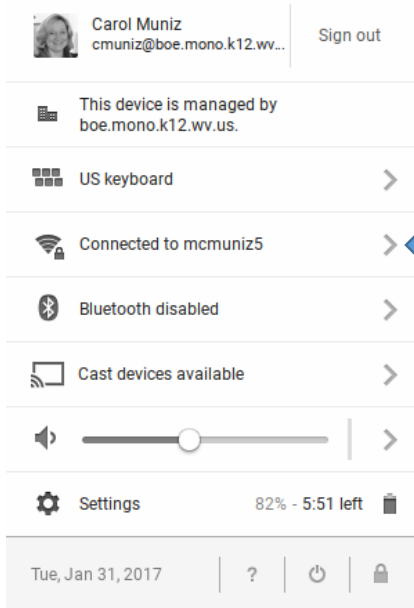

## How to connect your Chromebook to your home Wi-Fi

Click on the control box in the lower right hand corner

Click on > to access the Wi-Fi connection tab from the menu. Here you will be able to find your own Wi-Fi network and connect. If your home Wi-Fi is password protected (a good practice) then it will prompt you to put in the password. Once this is setup it will do it automatically every time the Chromebook comes home.