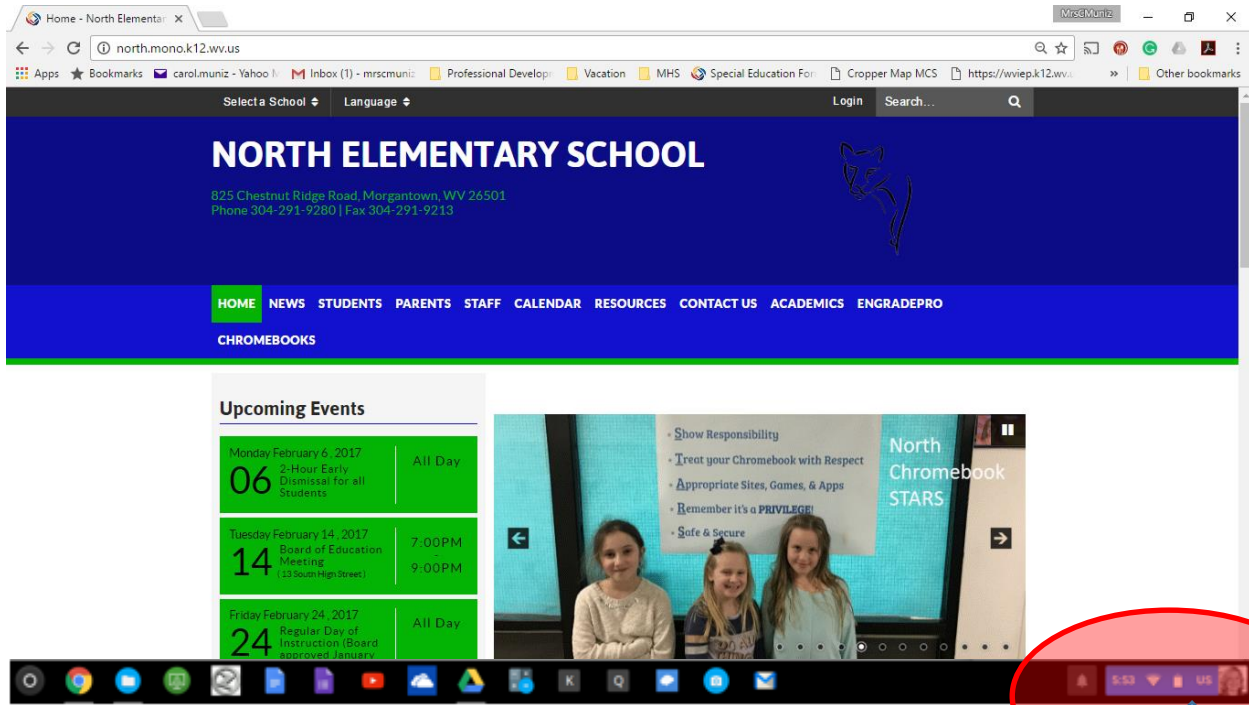

## How to connect your Chromebook to your home Wi-Fi

Click on the control box in the lower right hand corner

Click on > to access the Wi-Fi connection tab from the menu. Here you will be able to find your own Wi-Fi network and connect. If your home Wi-Fi is password protected (a good practice) then it will prompt you to put in the password. Once this is setup it will do it automatically every time the Chromebook comes home.